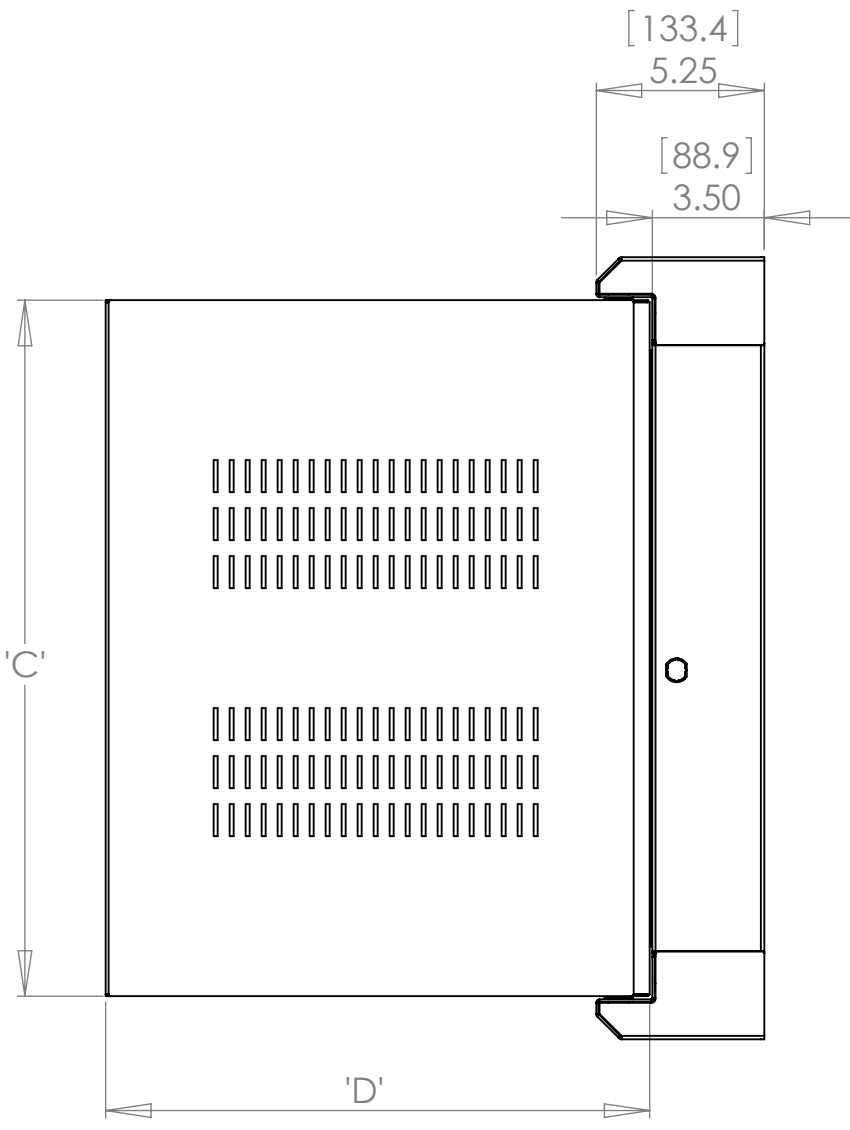

MODEL NO.	'A'	'B'	'C'	'D'
SWR-10-12	10U	24.4" (619.8 mm)	21.75" (552.5 mm)	12" (304.8 mm)
SWR-10-17	10U	24.4" (619.8 mm)	21.75" (552.5 mm)	17" (431.8 mm)
SWR-18-12	18U	38.4" (975.4 mm)	35.75" (908 mm)	12" (304.8 mm)
SWR-18-17	18U	38.4" (975.4 mm)	35.75" (908 mm)	17" (431.8 mm)
SWR-24-17	24U	48.9" (1246 mm)	46.25" (1174.8 mm)	17" (431.8 mm)

CHIEF MANUFACTURING INC.
MOUNT ORDER NUMBER IS SWR
PHONE: 1-800-582-6480

SHEET SCALE = 1:6

THE INFORMATION AND DESIGNS CONTAINED IN THIS DRAWING ARE CONFIDENTIAL AND THE PROPRIETARY PROPERTY OF MILESTONE AV TECHNOLOGIES NEITHER THIS DESIGN NOR ANY INFORMATION CONTAINED IN THIS DRAWING MAY BE REPRODUCED OR DISCLOSED TO OTHERS WITHOUT THE EXPRESS WRITTEN CONSENT OF MILESTONE AV TECHNOLOGIES.

8401 EAGLE CREEK PKY
 SUITE #700
 SAVAGE, MN 55378
 PHONE: 952-894-6280
 FAX: 877-894-6918

TITLE
CUSTOMER PRINT
SWR

SIZE DWG. NO.
B SWR