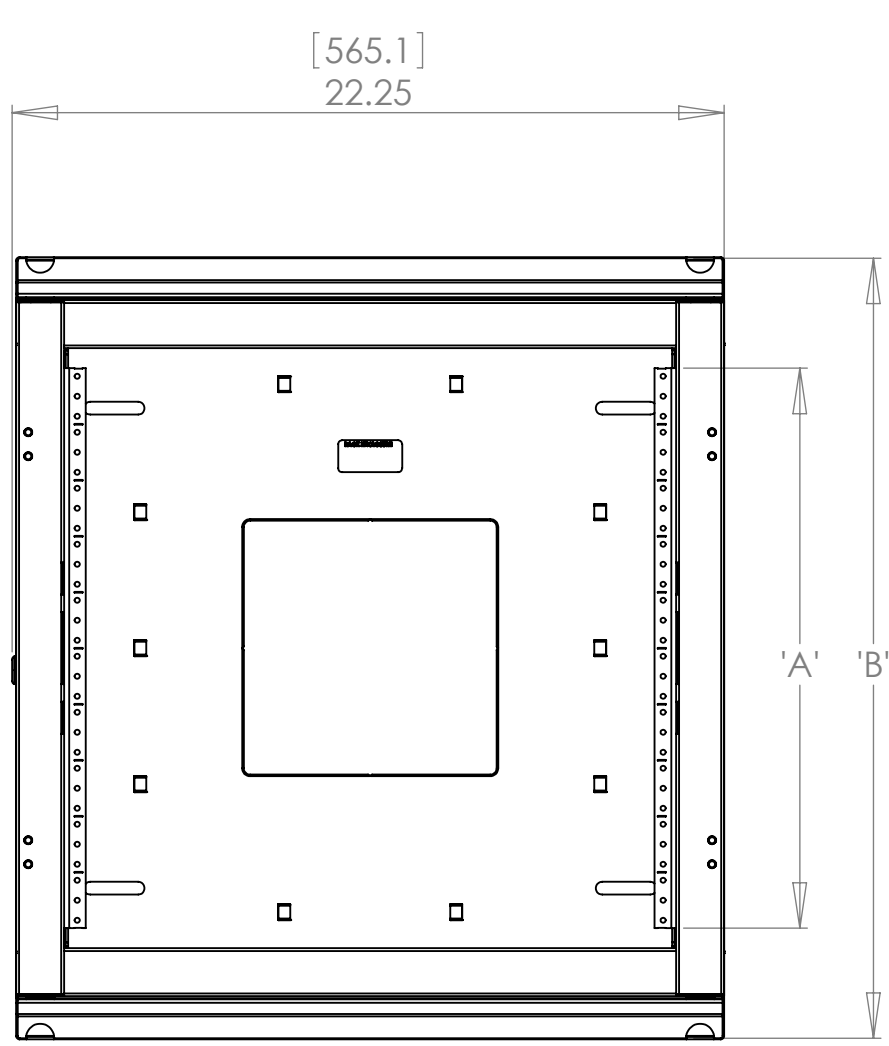

MODEL NO.	'A'	'B'	'C'	'D'
SWR-10-12	10U	24.4" (619.8 mm)	21.75" (552.5 mm)	12" (304.8 mm)
SWR-10-17	10U	24.4" (619.8 mm)	21.75" (552.5 mm)	17" (431.8 mm)
SWR-18-12	18U	38.4" (975.4 mm)	35.75" (908 mm)	12" (304.8 mm)
SWR-18-17	18U	38.4" (975.4 mm)	35.75" (908 mm)	17" (431.8 mm)
SWR-24-17	24U	48.9" (1246 mm)	46.25" (1174.8 mm)	17" (431.8 mm)

CHIEF MANUFACTURING INC.
MOUNT ORDER NUMBER IS SWR
PHONE: 1-800-582-6480

SHEET SCALE = 1:6

THE INFORMATION AND DESIGNS CONTAINED IN THIS DRAWING ARE CONFIDENTIAL AND THE PROPRIETARY PROPERTY OF MILESTONE AV TECHNOLOGIES NEITHER THIS DESIGN NOR ANY INFORMATION CONTAINED IN THIS DRAWING MAY BE REPRODUCED OR DISCLOSED TO OTHERS WITHOUT THE EXPRESS WRITTEN CONSENT OF MILESTONE AV TECHNOLOGIES.