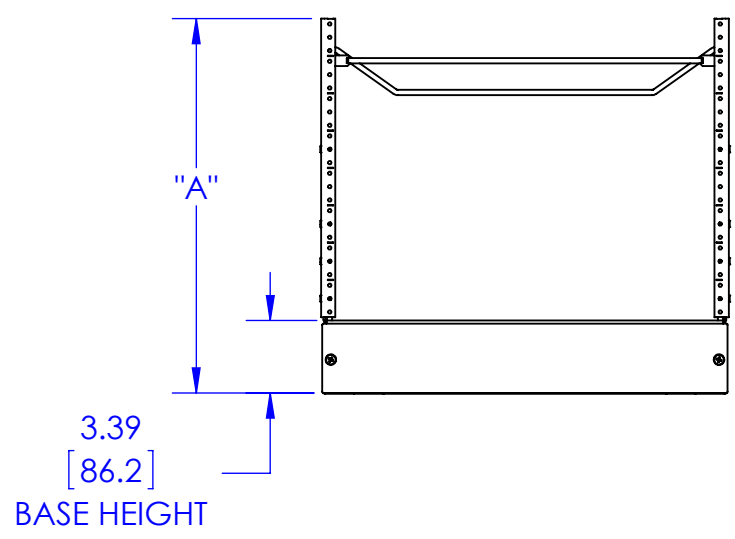

MODEL	RACK HEIGHT	HEIGHT "A"
ROTR-XL-8	8U	17.54 [445.5]
ROTR-XL-9	9U	19.29 [490.0]
ROTR-XL-10	10U	21.04 [534.4]
ROTR-XL-11	11U	22.79 [578.9]
ROTR-XL-12	12U	24.54 [623.3]
ROTR-XL-13	13U	26.29 [667.8]
ROTR-XL-14	14U	28.04 [712.2]
ROTR-XL-15	15U	29.79 [756.7]
ROTR-XL-16	16U	31.54 [801.1]
ROTR-XL-17	17U	33.29 [845.6]
ROTR-XL-18	18U	35.04 [890.0]
ROTR-XL-19	19U	36.79 [934.5]
ROTR-XL-20	20U	38.54 [978.9]
ROTR-XL-21	21U	40.29 [1023.4]
ROTR-XL-22	22U	42.04 [1067.8]
ROTR-XL-23	23U	43.79 [1112.3]
ROTR-XL-24	24U	45.54 [1156.7]

STATUS: PLL 11/02/2012 - RELEASED ON ECO: 500006729

TECH-000252

THE INFORMATION AND DESIGNS CONTAINED IN THIS DRAWING ARE CONFIDENTIAL AND THE PROPRIETARY PROPERTY OF MILESTONE AV TECHNOLOGIES NEITHER THIS DESIGN NOR ANY INFORMATION CONTAINED IN THIS DRAWING MAY BE REPRODUCED OR DISCLOSED TO OTHERS WITHOUT THE EXPRESS WRITTEN CONSENT OF MILESTONE AV TECHNOLOGIES.

CAD GENERATED DRAWING, DO NOT MANUALLY UPDATE.			CHIEF 6436 CITY WEST PKWY EDEN PRAIRIE MN, 55344 PHONE: 866-977-3901 FAX: 877-894-6918	
DRAWN BY	PLL	11/2/2012	DESCRIPTION ROTR-XL RACK SERIES	
ENG APPROVAL			MODEL NO. ROTR-XL	
MFG APPROVAL			SIZE B	DWG. NO. TECH-000252
QA APPROVAL			SCALE 1:1	REV. 00
SHEET 1 OF 1