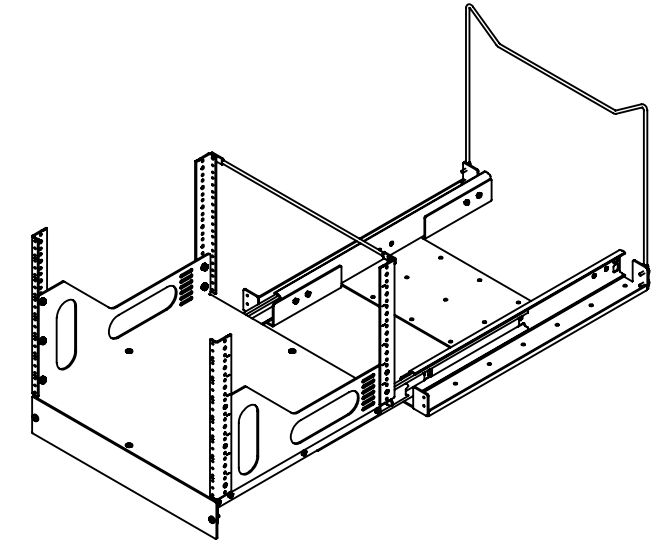

MODEL	RACK HEIGHT	HEIGHT "A"
ROTR-XL-8	8U	17.54 [445.5]
ROTR-XL-9	9U	19.29 [490.0]
ROTR-XL-10	10U	21.04 [534.4]
ROTR-XL-11	11U	22.79 [578.9]
ROTR-XL-12	12U	24.54 [623.3]
ROTR-XL-13	13U	26.29 [667.8]
ROTR-XL-14	14U	28.04 [712.2]
ROTR-XL-15	15U	29.79 [756.7]
ROTR-XL-16	16U	31.54 [801.1]
ROTR-XL-17	17U	33.29 [845.6]
ROTR-XL-18	18U	35.04 [890.0]
ROTR-XL-19	19U	36.79 [934.5]
ROTR-XL-20	20U	38.54 [978.9]
ROTR-XL-21	21U	40.29 [1023.4]
ROTR-XL-22	22U	42.04 [1067.8]
ROTR-XL-23	23U	43.79 [1112.3]
ROTR-XL-24	24U	45.54 [1156.7]

STATUS: PLL 11/02/2012 - RELEASED ON ECO: 500006729

TECH-000252

THE INFORMATION AND DESIGNS CONTAINED IN THIS DRAWING ARE CONFIDENTIAL AND THE PROPRIETARY PROPERTY OF MILESTONE AV TECHNOLOGIES NEITHER THIS DESIGN NOR ANY INFORMATION CONTAINED IN THIS DRAWING MAY BE REPRODUCED OR DISCLOSED TO OTHERS WITHOUT THE EXPRESS WRITTEN CONSENT OF MILESTONE AV TECHNOLOGIES.

CAD GENERATED DRAWING, DO NOT MANUALLY UPDATE.			CHIEF 6436 CITY WEST PKWY EDEN PRAIRIE MN, 55344 PHONE: 866-977-3901 FAX: 877-894-6918	
DRAWN BY	PLL	11/2/2012	DESCRIPTION ROTR-XL RACK SERIES	
ENG APPROVAL			MODEL NO. ROTR-XL	
MFG APPROVAL			SIZE B	DWG. NO. TECH-000252
QA APPROVAL			SCALE 1:1	REV. 00
SHEET 1 OF 1