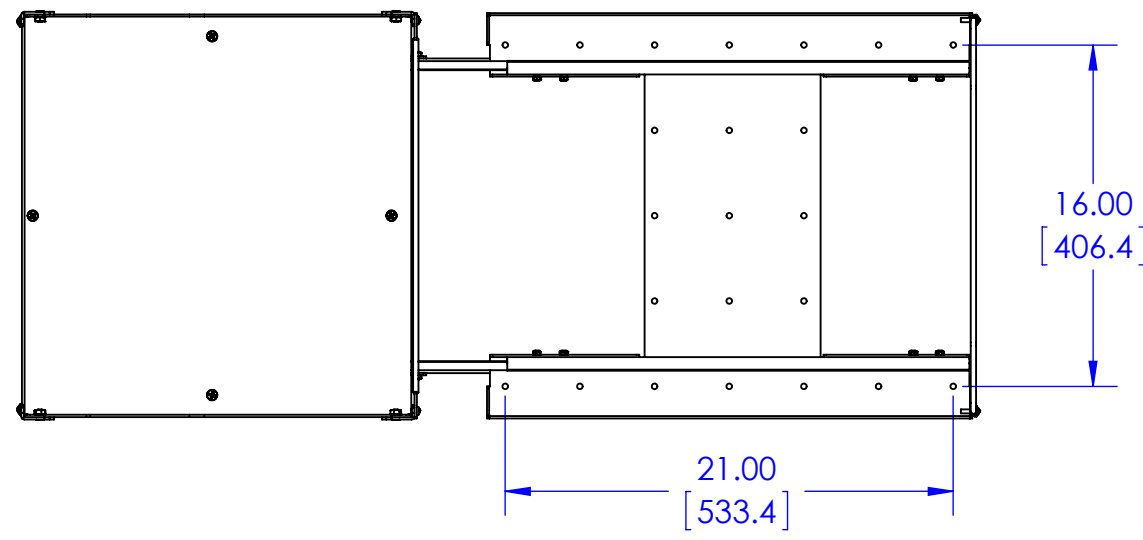

MODEL	RACK HEIGHT	HEIGHT "A"
ROTR-XL-8	8U	17.54 [445.5]
ROTR-XL-9	9U	19.29 [490.0]
ROTR-XL-10	10U	21.04 [534.4]
ROTR-XL-11	11U	22.79 [578.9]
ROTR-XL-12	12U	24.54 [623.3]
ROTR-XL-13	13U	26.29 [667.8]
ROTR-XL-14	14U	28.04 [712.2]
ROTR-XL-15	15U	29.79 [756.7]
ROTR-XL-16	16U	31.54 [801.1]
ROTR-XL-17	17U	33.29 [845.6]
ROTR-XL-18	18U	35.04 [890.0]
ROTR-XL-19	19U	36.79 [934.5]
ROTR-XL-20	20U	38.54 [978.9]
ROTR-XL-21	21U	40.29 [1023.4]
ROTR-XL-22	22U	42.04 [1067.8]
ROTR-XL-23	23U	43.79 [1112.3]
ROTR-XL-24	24U	45.54 [1156.7]

STATUS: PLL 11/02/2012 - RELEASED ON ECO: 500006729

TECH-000252

THE INFORMATION AND DESIGNS CONTAINED IN THIS DRAWING ARE CONFIDENTIAL AND THE PROPRIETARY PROPERTY OF MILESTONE AV TECHNOLOGIES NEITHER THIS DESIGN NOR ANY INFORMATION CONTAINED IN THIS DRAWING MAY BE REPRODUCED OR DISCLOSED TO OTHERS WITHOUT THE EXPRESS WRITTEN CONSENT OF MILESTONE AV TECHNOLOGIES.

CAD GENERATED DRAWING, DO NOT MANUALLY UPDATE.			CHIEF 6436 CITY WEST PKWY EDEN PRAIRIE MN, 55344 PHONE: 866-977-3901 FAX: 877-894-6918	
DRAWN BY	PLL	11/2/2012	DESCRIPTION ROTR-XL RACK SERIES	
ENG APPROVAL			MODEL NO. ROTR-XL	
MFG APPROVAL			SIZE B	DWG. NO. TECH-000252
QA APPROVAL			SCALE 1:1	REV. 00
SHEET 1 OF 1