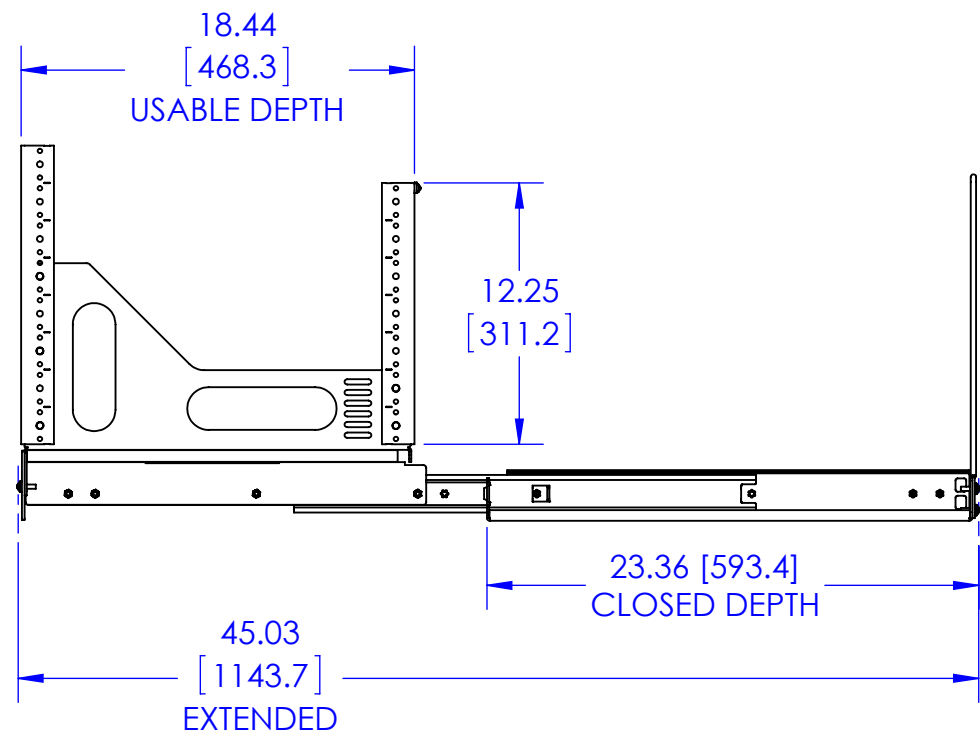

MODEL	RACK HEIGHT	HEIGHT "A"
ROTR-XL-8	8U	17.54 [445.5]
ROTR-XL-9	9U	19.29 [490.0]
ROTR-XL-10	10U	21.04 [534.4]
ROTR-XL-11	11U	22.79 [578.9]
ROTR-XL-12	12U	24.54 [623.3]
ROTR-XL-13	13U	26.29 [667.8]
ROTR-XL-14	14U	28.04 [712.2]
ROTR-XL-15	15U	29.79 [756.7]
ROTR-XL-16	16U	31.54 [801.1]
ROTR-XL-17	17U	33.29 [845.6]
ROTR-XL-18	18U	35.04 [890.0]
ROTR-XL-19	19U	36.79 [934.5]
ROTR-XL-20	20U	38.54 [978.9]
ROTR-XL-21	21U	40.29 [1023.4]
ROTR-XL-22	22U	42.04 [1067.8]
ROTR-XL-23	23U	43.79 [1112.3]
ROTR-XL-24	24U	45.54 [1156.7]

STATUS: PLL 11/02/2012 - RELEASED ON ECO: 500006729

TECH-000252

THE INFORMATION AND DESIGNS CONTAINED IN THIS DRAWING ARE CONFIDENTIAL AND THE PROPRIETARY PROPERTY OF MILESTONE AV TECHNOLOGIES NEITHER THIS DESIGN NOR ANY INFORMATION CONTAINED IN THIS DRAWING MAY BE REPRODUCED OR DISCLOSED TO OTHERS WITHOUT THE EXPRESS WRITTEN CONSENT OF MILESTONE AV TECHNOLOGIES.

CAD GENERATED DRAWING, DO NOT MANUALLY UPDATE.			CHIEF 6436 CITY WEST PKWY EDEN PRAIRIE MN, 55344 PHONE: 866-977-3901 FAX: 877-894-6918	
DRAWN BY	PLL	11/2/2012	DESCRIPTION ROTR-XL RACK SERIES	
ENG APPROVAL			MODEL NO. ROTR-XL	
MFG APPROVAL			SIZE B	DWG. NO. TECH-000252
QA APPROVAL			SCALE 1:1	REV. 00
SHEET 1 OF 1