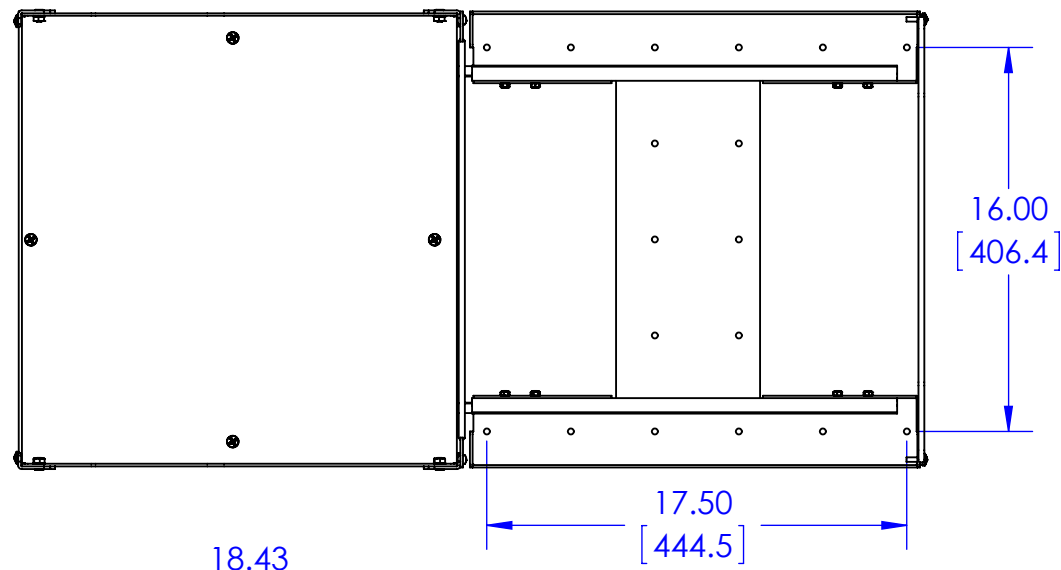

MODEL	RACK HEIGHT	HEIGHT "A"
ROTR-8	8U	17.54 [445.5]
ROTR-9	9U	19.29 [490.0]
ROTR-10	10U	21.04 [534.4]
ROTR-11	11U	22.79 [578.9]
ROTR-12	12U	24.54 [623.3]
ROTR-13	13U	26.29 [667.8]
ROTR-14	14U	28.04 [712.2]
ROTR-15	15U	29.79 [756.7]
ROTR-16	16U	31.54 [801.1]
ROTR-17	17U	33.29 [845.6]
ROTR-18	18U	35.04 [890.0]
ROTR-19	19U	36.79 [934.5]
ROTR-20	20U	38.54 [978.9]
ROTR-21	21U	40.29 [1023.4]
ROTR-22	22U	42.04 [1067.8]
ROTR-23	23U	43.79 [1112.3]
ROTR-24	24U	45.54 [1156.7]

STATUS: PLL 11/02/2012 - RELEASED ON ECO: 500006692

TECH-000249

THE INFORMATION AND DESIGNS CONTAINED IN THIS DRAWING ARE CONFIDENTIAL AND THE PROPRIETARY PROPERTY OF MILESTONE AV TECHNOLOGIES NEITHER THIS DESIGN NOR ANY INFORMATION CONTAINED IN THIS DRAWING MAY BE REPRODUCED OR DISCLOSED TO OTHERS WITHOUT THE EXPRESS WRITTEN CONSENT OF MILESTONE AV TECHNOLOGIES.

CAD GENERATED DRAWING, DO NOT MANUALLY UPDATE.			CHIEF 6436 CITY WEST PKWY EDEN PRAIRIE MN, 55344 PHONE: 866-977-3901 FAX: 877-894-6918	
DRAWN BY	PLL	11/2/2012	DESCRIPTION ROTR RACK SERIES	
ENG APPROVAL			MODEL NO. ROTR	
MFG APPROVAL			SIZE	DWG. NO. B TECH-000249
QA APPROVAL			SCALE	REV. 1:1 00
SHEET 1 OF 1