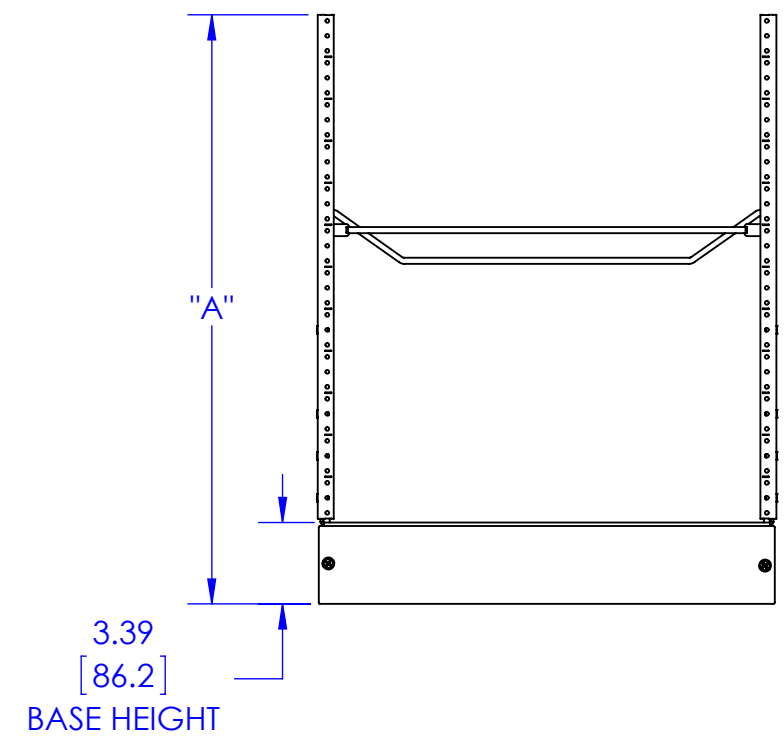

MODEL	RACK HEIGHT	HEIGHT "A"
ROTR-8	8U	17.54 [445.5]
ROTR-9	9U	19.29 [490.0]
ROTR-10	10U	21.04 [534.4]
ROTR-11	11U	22.79 [578.9]
ROTR-12	12U	24.54 [623.3]
ROTR-13	13U	26.29 [667.8]
ROTR-14	14U	28.04 [712.2]
ROTR-15	15U	29.79 [756.7]
ROTR-16	16U	31.54 [801.1]
ROTR-17	17U	33.29 [845.6]
ROTR-18	18U	35.04 [890.0]
ROTR-19	19U	36.79 [934.5]
ROTR-20	20U	38.54 [978.9]
ROTR-21	21U	40.29 [1023.4]
ROTR-22	22U	42.04 [1067.8]
ROTR-23	23U	43.79 [1112.3]
ROTR-24	24U	45.54 [1156.7]

STATUS: PLL 11/02/2012 - RELEASED ON ECO: 500006692

TECH-000249

THE INFORMATION AND DESIGNS CONTAINED IN THIS DRAWING ARE CONFIDENTIAL AND THE PROPRIETARY PROPERTY OF MILESTONE AV TECHNOLOGIES NEITHER THIS DESIGN NOR ANY INFORMATION CONTAINED IN THIS DRAWING MAY BE REPRODUCED OR DISCLOSED TO OTHERS WITHOUT THE EXPRESS WRITTEN CONSENT OF MILESTONE AV TECHNOLOGIES.

CAD GENERATED DRAWING, DO NOT MANUALLY UPDATE.			CHIEF 6436 CITY WEST PKWY EDEN PRAIRIE MN, 55344 PHONE: 866-977-3901 FAX: 877-894-6918	
DRAWN BY	PLL	11/2/2012	DESCRIPTION ROTR RACK SERIES	
ENG APPROVAL			MODEL NO. ROTR	
MFG APPROVAL			SIZE	DWG. NO. B TECH-000249
QA APPROVAL			SCALE	REV. 1:1 00
SHEET 1 OF 1