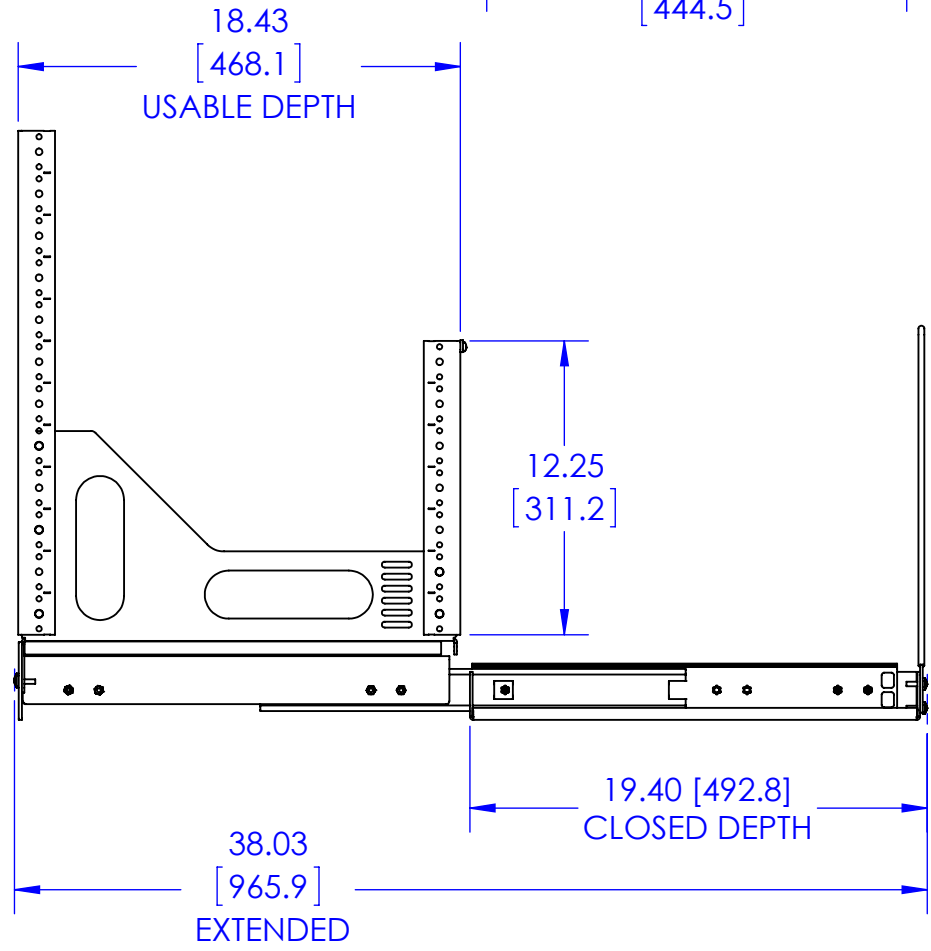

MODEL	RACK HEIGHT	HEIGHT "A"
ROTR-8	8U	17.54 [445.5]
ROTR-9	9U	19.29 [490.0]
ROTR-10	10U	21.04 [534.4]
ROTR-11	11U	22.79 [578.9]
ROTR-12	12U	24.54 [623.3]
ROTR-13	13U	26.29 [667.8]
ROTR-14	14U	28.04 [712.2]
ROTR-15	15U	29.79 [756.7]
ROTR-16	16U	31.54 [801.1]
ROTR-17	17U	33.29 [845.6]
ROTR-18	18U	35.04 [890.0]
ROTR-19	19U	36.79 [934.5]
ROTR-20	20U	38.54 [978.9]
ROTR-21	21U	40.29 [1023.4]
ROTR-22	22U	42.04 [1067.8]
ROTR-23	23U	43.79 [1112.3]
ROTR-24	24U	45.54 [1156.7]

STATUS: PLL 11/02/2012 - RELEASED ON ECO: 500006692

TECH-000249

THE INFORMATION AND DESIGNS CONTAINED IN THIS DRAWING ARE CONFIDENTIAL AND THE PROPRIETARY PROPERTY OF MILESTONE AV TECHNOLOGIES NEITHER THIS DESIGN NOR ANY INFORMATION CONTAINED IN THIS DRAWING MAY BE REPRODUCED OR DISCLOSED TO OTHERS WITHOUT THE EXPRESS WRITTEN CONSENT OF MILESTONE AV TECHNOLOGIES.

CAD GENERATED DRAWING, DO NOT MANUALLY UPDATE.			CHIEF 6436 CITY WEST PKWY EDEN PRAIRIE MN, 55344 PHONE: 866-977-3901 FAX: 877-894-6918	
DRAWN BY	PLL	11/2/2012	DESCRIPTION ROTR RACK SERIES	
ENG APPROVAL			MODEL NO. ROTR	
MFG APPROVAL			SIZE	DWG. NO. B TECH-000249
QA APPROVAL			SCALE	REV. 1:1 00
SHEET 1 OF 1