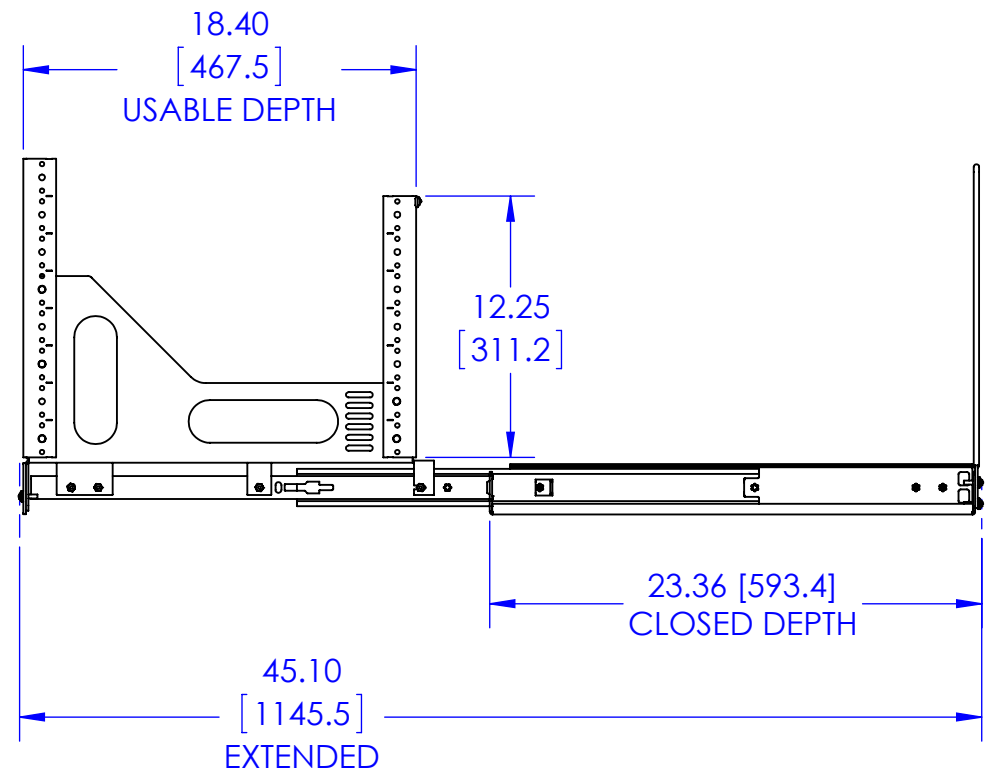

MODEL	RACK HEIGHT	HEIGHT "A"
POTR-8	8U	16.65 [422.9]
POTR-9	9U	18.40 [467.3]
POTR-10	10U	20.15 [511.8]
POTR-11	11U	21.90 [556.2]
POTR-12	12U	23.65 [600.7]
POTR-13	13U	25.40 [645.2]
POTR-14	14U	27.15 [689.6]
POTR-15	15U	28.90 [734.1]
POTR-16	16U	30.65 [778.5]
POTR-17	17U	32.40 [822.9]
POTR-18	18U	34.15 [867.4]
POTR-19	19U	35.90 [911.9]
POTR-20	20U	37.65 [956.3]
POTR-21	21U	39.40 [1000.8]
POTR-22	22U	41.15 [1045.2]
POTR-23	23U	42.90 [1089.7]
POTR-24	24U	44.65 [1134.1]

CAD GENERATED DRAWING, DO NOT MANUALLY UPDATE.			<b>CHIEF</b> 6436 CITY WEST PKWY EDEN PRAIRIE MN, 55344 PHONE: 866-977-3901 FAX: 877-894-6918	
DRAWN BY	PLL	11/2/2012	DESCRIPTION <b>POTR-XL RACK SERIES</b>	
ENG APPROVAL			MODEL NO. <b>POTR-XL</b>	
MFG APPROVAL			SIZE <b>B</b>	DWG. NO. <b>TECH-000253</b>
QA APPROVAL			SCALE <b>1:1</b>	REV. <b>00</b>
SHEET 1 OF 1				