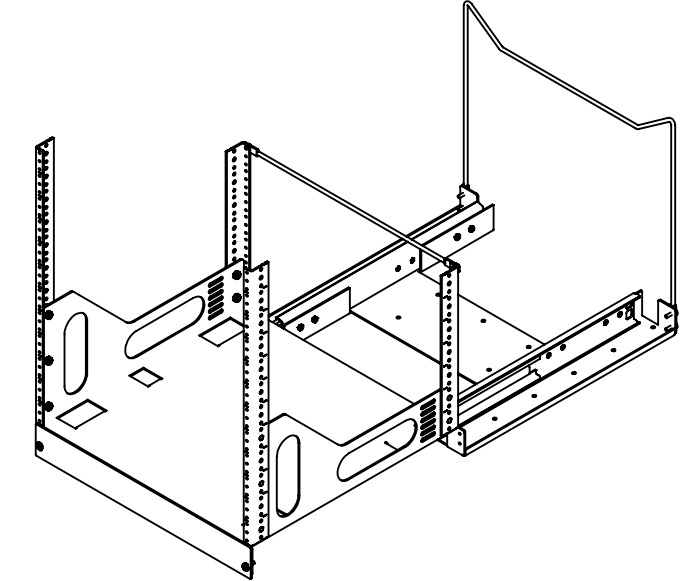

MODEL	RACK HEIGHT	HEIGHT "A"
POTR-8	8U	16.65 [422.9]
POTR-9	9U	18.40 [467.3]
POTR-10	10U	20.15 [511.8]
POTR-11	11U	21.90 [556.2]
POTR-12	12U	23.65 [600.7]
POTR-13	13U	25.40 [645.2]
POTR-14	14U	27.15 [689.6]
POTR-15	15U	28.90 [734.1]
POTR-16	16U	30.65 [778.5]
POTR-17	17U	32.40 [822.9]
POTR-18	18U	34.15 [867.4]
POTR-19	19U	35.90 [911.9]
POTR-20	20U	37.65 [956.3]
POTR-21	21U	39.40 [1000.8]
POTR-22	22U	41.15 [1045.2]
POTR-23	23U	42.90 [1089.7]
POTR-24	24U	44.65 [1134.1]

STATUS: JS 12/10/2015 - RELEASED ON ECO: 500013056

TECH-000250

THE INFORMATION AND DESIGNS CONTAINED IN THIS DRAWING ARE CONFIDENTIAL AND THE PROPRIETARY PROPERTY OF MILESTONE AV TECHNOLOGIES NEITHER THIS DESIGN NOR ANY INFORMATION CONTAINED IN THIS DRAWING MAY BE REPRODUCED OR DISCLOSED TO OTHERS WITHOUT THE EXPRESS WRITTEN CONSENT OF MILESTONE AV TECHNOLOGIES.

CAD GENERATED DRAWING, DO NOT MANUALLY UPDATE.			CHIEF 6436 CITY WEST PKWY EDEN PRAIRIE MN, 55344 PHONE: 866-977-3901 FAX: 877-894-6918	
DRAWN BY	PLL	11/2/2012	DESCRIPTION POTR RACK SERIES	
ENG APPROVAL			MODEL NO. POTR	
MFG APPROVAL			SIZE B	DWG. NO. TECH-000250
QA APPROVAL			SCALE 1:12	REV. 01
SHEET 1 OF 1