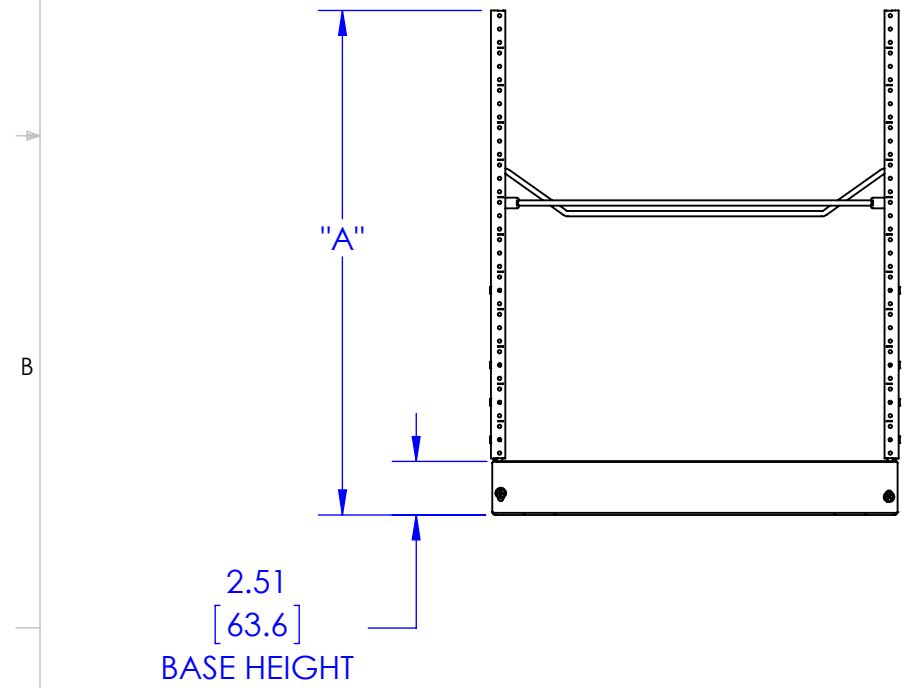

MODEL	RACK HEIGHT	HEIGHT "A"
POTR-8	8U	16.65 [422.9]
POTR-9	9U	18.40 [467.3]
POTR-10	10U	20.15 [511.8]
POTR-11	11U	21.90 [556.2]
POTR-12	12U	23.65 [600.7]
POTR-13	13U	25.40 [645.2]
POTR-14	14U	27.15 [689.6]
POTR-15	15U	28.90 [734.1]
POTR-16	16U	30.65 [778.5]
POTR-17	17U	32.40 [822.9]
POTR-18	18U	34.15 [867.4]
POTR-19	19U	35.90 [911.9]
POTR-20	20U	37.65 [956.3]
POTR-21	21U	39.40 [1000.8]
POTR-22	22U	41.15 [1045.2]
POTR-23	23U	42.90 [1089.7]
POTR-24	24U	44.65 [1134.1]

STATUS: JS 12/10/2015 - RELEASED ON ECO: 500013056

TECH-000250

THE INFORMATION AND DESIGNS CONTAINED IN THIS DRAWING ARE CONFIDENTIAL AND THE PROPRIETARY PROPERTY OF MILESTONE AV TECHNOLOGIES NEITHER THIS DESIGN NOR ANY INFORMATION CONTAINED IN THIS DRAWING MAY BE REPRODUCED OR DISCLOSED TO OTHERS WITHOUT THE EXPRESS WRITTEN CONSENT OF MILESTONE AV TECHNOLOGIES.

CAD GENERATED DRAWING, DO NOT MANUALLY UPDATE.			CHIEF 6436 CITY WEST PKWY EDEN PRAIRIE MN, 55344 PHONE: 866-977-3901 FAX: 877-894-6918	
DRAWN BY	PLL	11/2/2012	DESCRIPTION POTR RACK SERIES	
ENG APPROVAL			MODEL NO. POTR	
MFG APPROVAL			SIZE B	DWG. NO. TECH-000250
QA APPROVAL			SCALE 1:12	REV. 01
SHEET 1 OF 1