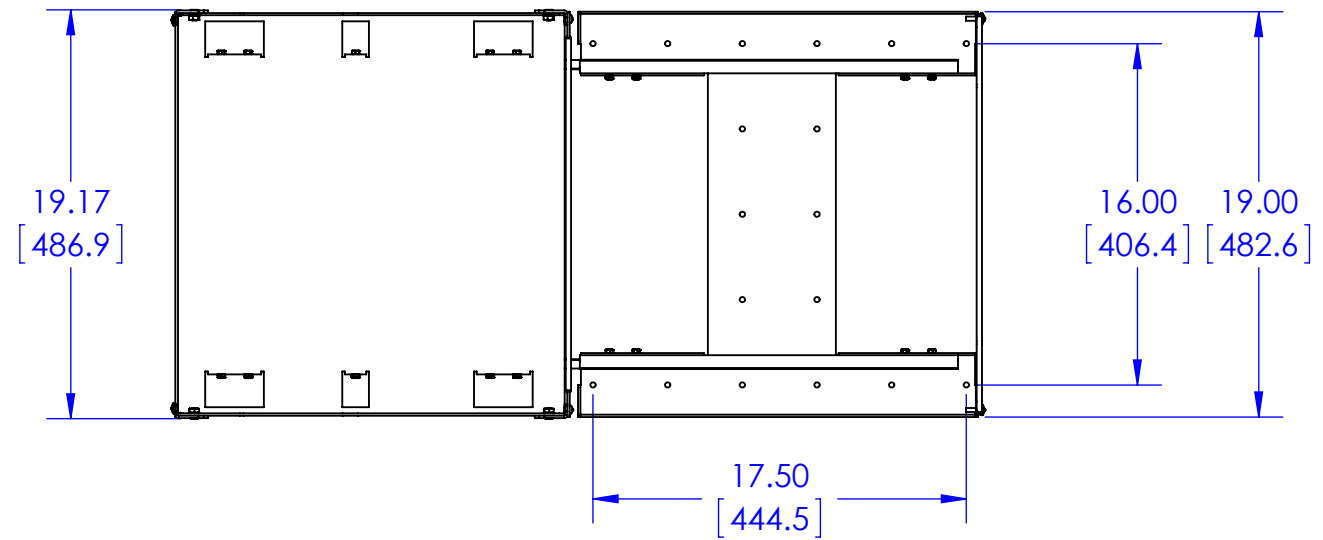

MODEL	RACK HEIGHT	HEIGHT "A"
POTR-8	8U	16.65 [422.9]
POTR-9	9U	18.40 [467.3]
POTR-10	10U	20.15 [511.8]
POTR-11	11U	21.90 [556.2]
POTR-12	12U	23.65 [600.7]
POTR-13	13U	25.40 [645.2]
POTR-14	14U	27.15 [689.6]
POTR-15	15U	28.90 [734.1]
POTR-16	16U	30.65 [778.5]
POTR-17	17U	32.40 [822.9]
POTR-18	18U	34.15 [867.4]
POTR-19	19U	35.90 [911.9]
POTR-20	20U	37.65 [956.3]
POTR-21	21U	39.40 [1000.8]
POTR-22	22U	41.15 [1045.2]
POTR-23	23U	42.90 [1089.7]
POTR-24	24U	44.65 [1134.1]

STATUS: JS 12/10/2015 - RELEASED ON ECO: 500013056

TECH-000250

THE INFORMATION AND DESIGNS CONTAINED IN THIS DRAWING ARE CONFIDENTIAL AND THE PROPRIETARY PROPERTY OF MILESTONE AV TECHNOLOGIES NEITHER THIS DESIGN NOR ANY INFORMATION CONTAINED IN THIS DRAWING MAY BE REPRODUCED OR DISCLOSED TO OTHERS WITHOUT THE EXPRESS WRITTEN CONSENT OF MILESTONE AV TECHNOLOGIES.

CAD GENERATED DRAWING, DO NOT MANUALLY UPDATE.			CHIEF 6436 CITY WEST PKWY EDEN PRAIRIE MN, 55344 PHONE: 866-977-3901 FAX: 877-894-6918	
DRAWN BY	PLL	11/2/2012	DESCRIPTION POTR RACK SERIES	
ENG APPROVAL			MODEL NO. POTR	
MFG APPROVAL			SIZE B	DWG. NO. TECH-000250
QA APPROVAL			SCALE 1:12	REV. 01
SHEET 1 OF 1