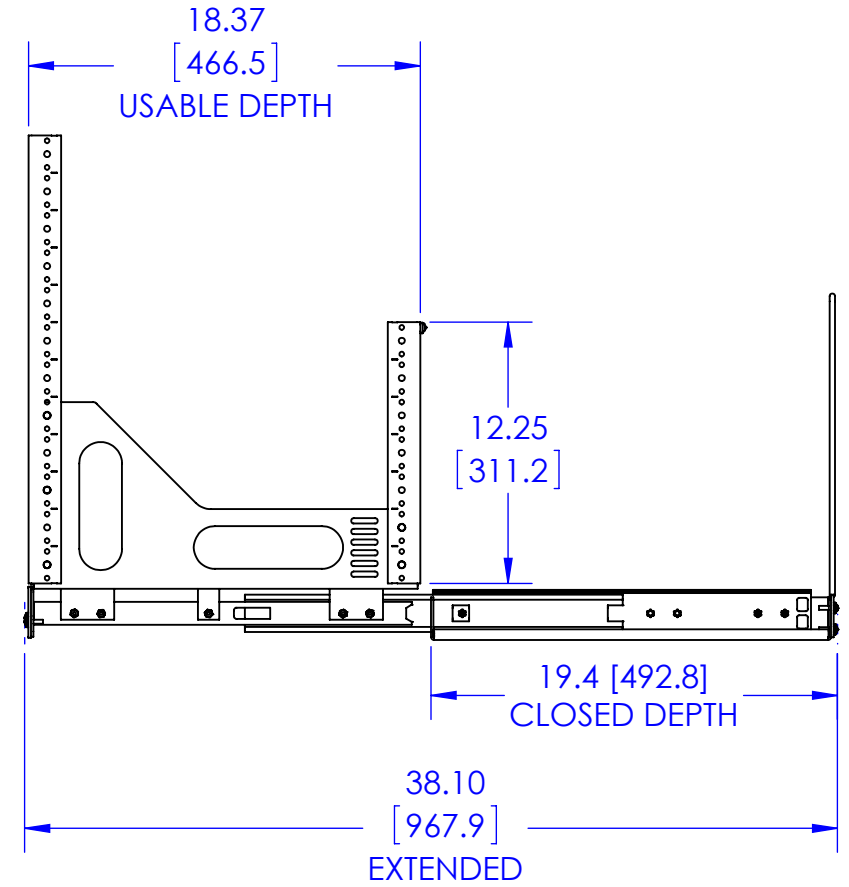

MODEL	RACK HEIGHT	HEIGHT "A"
POTR-8	8U	16.65 [422.9]
POTR-9	9U	18.40 [467.3]
POTR-10	10U	20.15 [511.8]
POTR-11	11U	21.90 [556.2]
POTR-12	12U	23.65 [600.7]
POTR-13	13U	25.40 [645.2]
POTR-14	14U	27.15 [689.6]
POTR-15	15U	28.90 [734.1]
POTR-16	16U	30.65 [778.5]
POTR-17	17U	32.40 [822.9]
POTR-18	18U	34.15 [867.4]
POTR-19	19U	35.90 [911.9]
POTR-20	20U	37.65 [956.3]
POTR-21	21U	39.40 [1000.8]
POTR-22	22U	41.15 [1045.2]
POTR-23	23U	42.90 [1089.7]
POTR-24	24U	44.65 [1134.1]

STATUS: JS 12/10/2015 - RELEASED ON ECO: 500013056

TECH-000250

THE INFORMATION AND DESIGNS CONTAINED IN THIS DRAWING ARE CONFIDENTIAL AND THE PROPRIETARY PROPERTY OF MILESTONE AV TECHNOLOGIES NEITHER THIS DESIGN NOR ANY INFORMATION CONTAINED IN THIS DRAWING MAY BE REPRODUCED OR DISCLOSED TO OTHERS WITHOUT THE EXPRESS WRITTEN CONSENT OF MILESTONE AV TECHNOLOGIES.

CAD GENERATED DRAWING, DO NOT MANUALLY UPDATE.			CHIEF 6436 CITY WEST PKWY EDEN PRAIRIE MN, 55344 PHONE: 866-977-3901 FAX: 877-894-6918	
DRAWN BY	PLL	11/2/2012	DESCRIPTION POTR RACK SERIES	
ENG APPROVAL			MODEL NO. POTR	
MFG APPROVAL			SIZE B	DWG. NO. TECH-000250
QA APPROVAL			SCALE 1:12	REV. 01
SHEET 1 OF 1