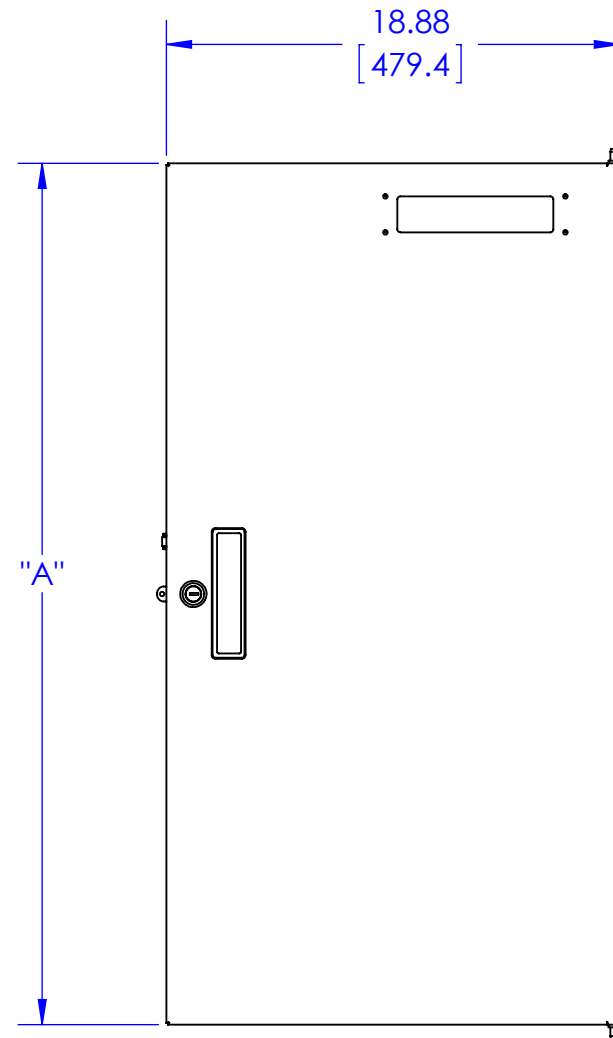

MODEL	RACK HEIGHT	DIMENSION "A"
NW1D12F	12U	24.89 [632.2]
NW1D12P	12U	24.89 [632.2]
NW1D12S	12U	24.89 [632.2]
NW1D20F	20U	35.89 [911.6]
NW1D20P	20U	35.89 [911.6]
NW1D20S	20U	35.89 [911.6]
NW1D28F	28U	49.89 [1267.2]
NW1D28P	28U	49.89 [1267.2]
NW1D28S	28U	49.89 [1267.2]
NW1D36F	36U	63.89 [1622.8]
NW1D36P	36U	63.89 [1622.8]
NW1D36S	36U	63.89 [1622.8]

STATUS: PLL 06/04/2012 - RELEASED ON ECO: 500004821

TECH-000059

NW1D20S SHOWN

THE INFORMATION AND DESIGNS CONTAINED IN THIS DRAWING ARE CONFIDENTIAL AND THE PROPRIETARY PROPERTY OF MILESTONE AV TECHNOLOGIES NEITHER THIS DESIGN NOR ANY INFORMATION CONTAINED IN THIS DRAWING MAY BE REPRODUCED OR DISCLOSED TO OTHERS WITHOUT THE EXPRESS WRITTEN CONSENT OF MILESTONE AV TECHNOLOGIES.

CAD GENERATED DRAWING, DO NOT MANUALLY UPDATE.			CHIEF 6436 CITY WEST PKWY EDEN PRAIRIE MN, 55344 PHONE: 866-977-3901 FAX: 877-894-6918		
DRAWN BY	PLL	6/4/2012	DESCRIPTION NW1DXXX		
ENG APPROVAL			MODEL NO. NW1DXXX		
MFG APPROVAL			SIZE DWG. NO. B TECH-000059		
QA APPROVAL			REV. 00		
SHEET 1 OF 1		SCALE 1:8