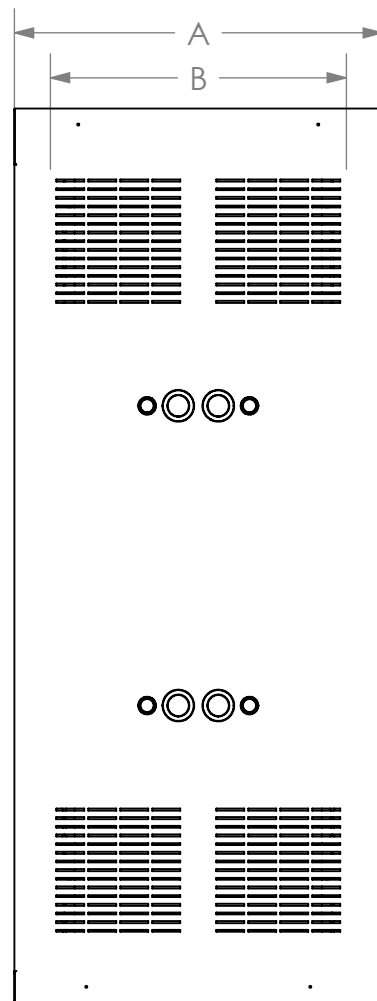

TOP VIEW

MODEL	WEIGHT CAPACITY Lbs (kg)	RACKING HEIGHT UNITS	OVERALL DEPTH (A) Inches (mm)	USABLE DEPTH (B) Inches (mm)	WIDTH (C) Inches (mm)	HEIGHT (D) Inches (mm)
NE1F2023	2500 (1134)	20	23 (584)	19.5 (495)	23.5 (597)	42 (1067)
NE1F2823	2500 (1134)	28	23 (584)	19.5 (495)	23.5 (597)	56 (1422)
NE1F3623	2500 (1134)	36	23 (584)	19.5 (495)	23.5 (597)	70 (1778)
NE1F4423	2500 (1134)	44	23 (584)	19.5 (495)	23.5 (597)	84 (2134)
NE1F2028	2500 (1134)	20	28 (711)	24.5 (622)	23.5 (597)	42 (1067)
NE1F2828	2500 (1134)	28	28 (711)	24.5 (622)	23.5 (597)	56 (1422)
NE1F3628	2500 (1134)	36	28 (711)	24.5 (622)	23.5 (597)	70 (1778)
NE1F4428	2500 (1134)	44	28 (711)	24.5 (622)	23.5 (597)	84 (2134)

FRONT VIEW

SIDE VIEW

REAR VIEW

BOTTOM VIEW

NOTE: NE1F2823 SHOWN