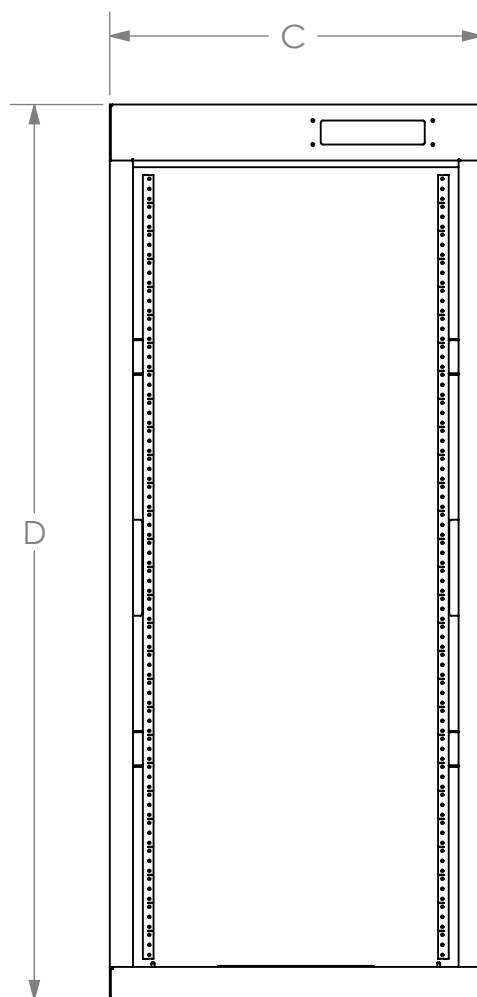

TOP VIEW

MODEL	WEIGHT CAPACITY Lbs (kg)	RACKING HEIGHT UNITS	OVERALL DEPTH (A) Inches (mm)	USABLE DEPTH (B) Inches (mm)	WIDTH (C) Inches (mm)	HEIGHT (D) Inches (mm)
NE1F2023	2500 (1134)	20	23 (584)	19.5 (495)	23.5 (597)	42 (1067)
NE1F2823	2500 (1134)	28	23 (584)	19.5 (495)	23.5 (597)	56 (1422)
NE1F3623	2500 (1134)	36	23 (584)	19.5 (495)	23.5 (597)	70 (1778)
NE1F4423	2500 (1134)	44	23 (584)	19.5 (495)	23.5 (597)	84 (2134)
NE1F2028	2500 (1134)	20	28 (711)	24.5 (622)	23.5 (597)	42 (1067)
NE1F2828	2500 (1134)	28	28 (711)	24.5 (622)	23.5 (597)	56 (1422)
NE1F3628	2500 (1134)	36	28 (711)	24.5 (622)	23.5 (597)	70 (1778)
NE1F4428	2500 (1134)	44	28 (711)	24.5 (622)	23.5 (597)	84 (2134)

FRONT VIEW

SIDE VIEW

REAR VIEW

BOTTOM VIEW

NOTE: NE1F2823 SHOWN