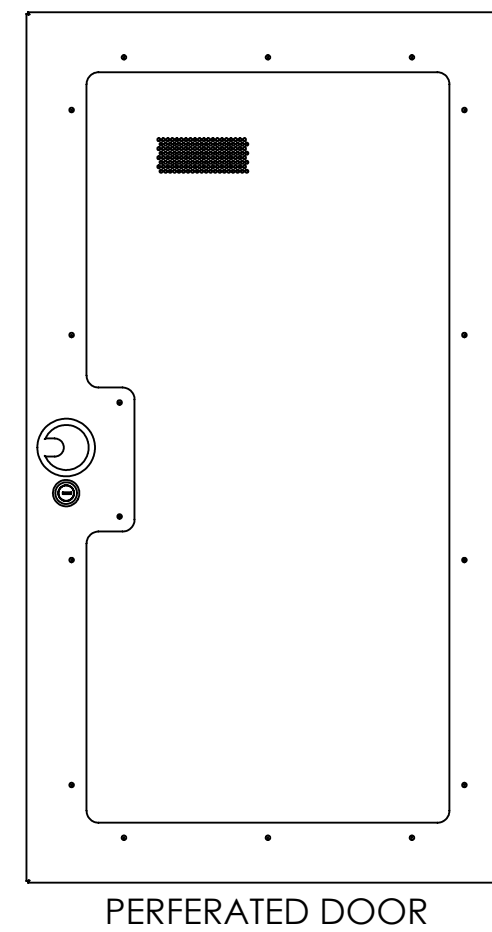

MODEL	RACK HEIGHT	DIMENSION "A"
NE1D20F	20U	36.27 [921.3mm]
NE1D20P	20U	36.27 [921.3mm]
NE1D20S	20U	36.27 [921.3mm]
NE1D28F	28U	50.12 [1272.9mm]
NE1D28P	28U	50.12 [1272.9mm]
NE1D28S	28U	50.12 [1272.9mm]
NE1D36F	36U	64.12 [1628.5mm]
NE1D36P	36U	64.12 [1628.5mm]
NE1D36S	36U	64.12 [1628.5mm]
NE1D44F	44U	78.12 [1984.1mm]
NE1D44P	44U	78.12 [1984.1mm]
NE1D44S	44U	78.12 [1984.1mm]

20U PLEXIGLASS DOOR SHOWN

CHIEF MANUFACTURING
MOUNT ORDER NUMBER IS NE1DXX
PHONE: 1-800-582-6480

SHEET SCALE = 1:8

THE INFORMATION AND DESIGNS CONTAINED IN THIS DRAWING ARE CONFIDENTIAL AND THE PROPRIETARY PROPERTY OF MILESTONE AV TECHNOLOGIES. NEITHER THIS DESIGN NOR ANY INFORMATION CONTAINED IN THIS DRAWING MAY BE REPRODUCED OR DISCLOSED TO OTHERS WITHOUT THE EXPRESS WRITTEN CONSENT OF MILESTONE AV TECHNOLOGIES.