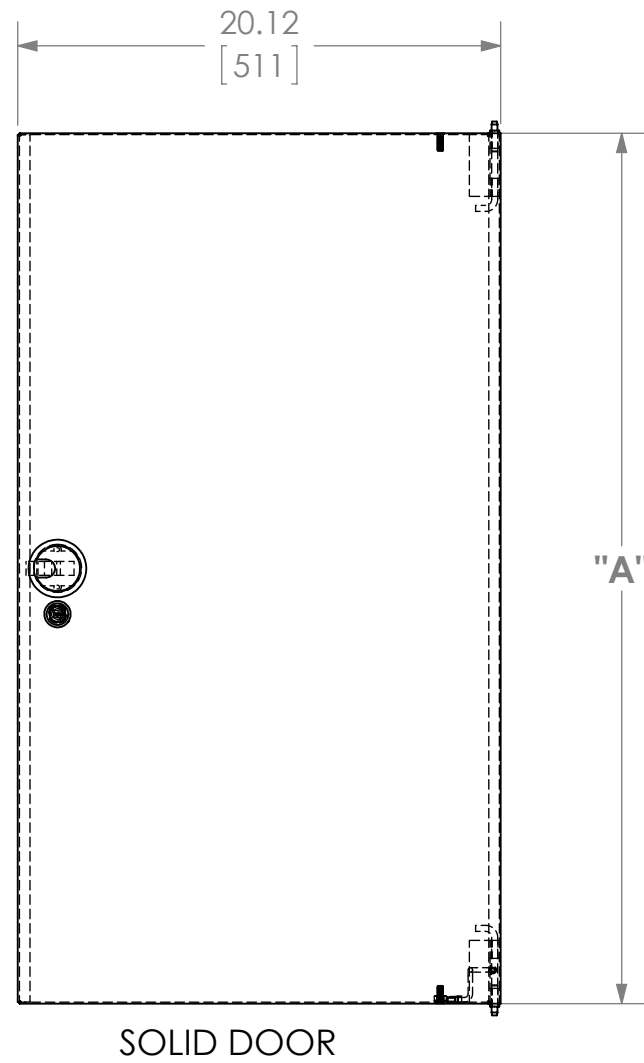

MODEL	RACK HEIGHT	DIMENSION "A"
NE1D20F	20U	36.27 [921.3mm]
NE1D20P	20U	36.27 [921.3mm]
NE1D20S	20U	36.27 [921.3mm]
NE1D28F	28U	50.12 [1272.9mm]
NE1D28P	28U	50.12 [1272.9mm]
NE1D28S	28U	50.12 [1272.9mm]
NE1D36F	36U	64.12 [1628.5mm]
NE1D36P	36U	64.12 [1628.5mm]
NE1D36S	36U	64.12 [1628.5mm]
NE1D44F	44U	78.12 [1984.1mm]
NE1D44P	44U	78.12 [1984.1mm]
NE1D44S	44U	78.12 [1984.1mm]

20U PLEXIGLASS DOOR SHOWN

CHIEF MANUFACTURING
MOUNT ORDER NUMBER IS NE1DXX
PHONE: 1-800-582-6480

SHEET SCALE = 1:8

THE INFORMATION AND DESIGNS CONTAINED IN THIS DRAWING ARE CONFIDENTIAL AND THE PROPRIETARY PROPERTY OF MILESTONE AV TECHNOLOGIES. NEITHER THIS DESIGN NOR ANY INFORMATION CONTAINED IN THIS DRAWING MAY BE REPRODUCED OR DISCLOSED TO OTHERS WITHOUT THE EXPRESS WRITTEN CONSENT OF MILESTONE AV TECHNOLOGIES.