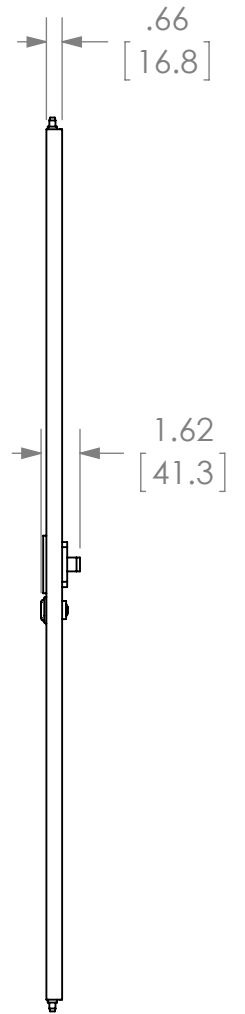

MODEL	RACK HEIGHT	DIMENSION "A"
NE1D20F	20U	36.27 [921.3mm]
NE1D20P	20U	36.27 [921.3mm]
NE1D20S	20U	36.27 [921.3mm]
NE1D28F	28U	50.12 [1272.9mm]
NE1D28P	28U	50.12 [1272.9mm]
NE1D28S	28U	50.12 [1272.9mm]
NE1D36F	36U	64.12 [1628.5mm]
NE1D36P	36U	64.12 [1628.5mm]
NE1D36S	36U	64.12 [1628.5mm]
NE1D44F	44U	78.12 [1984.1mm]
NE1D44P	44U	78.12 [1984.1mm]
NE1D44S	44U	78.12 [1984.1mm]

20U PLEXIGLASS DOOR SHOWN

CHIEF MANUFACTURING
MOUNT ORDER NUMBER IS NE1DXX
PHONE: 1-800-582-6480

SHEET SCALE = 1:8

THE INFORMATION AND DESIGNS CONTAINED IN THIS DRAWING ARE CONFIDENTIAL AND THE PROPRIETARY PROPERTY OF MILESTONE AV TECHNOLOGIES. NEITHER THIS DESIGN NOR ANY INFORMATION CONTAINED IN THIS DRAWING MAY BE REPRODUCED OR DISCLOSED TO OTHERS WITHOUT THE EXPRESS WRITTEN CONSENT OF MILESTONE AV TECHNOLOGIES.

TITLE
**CUSTOMER PRINT
NE1DXX**

SIZE DWG. NO.
B NE1DXX

8401 EAGLE CREEK PKY
SUITE #700
SAVAGE, MN 55378
PHONE: 952-894-6280
FAX: 877-894-6918