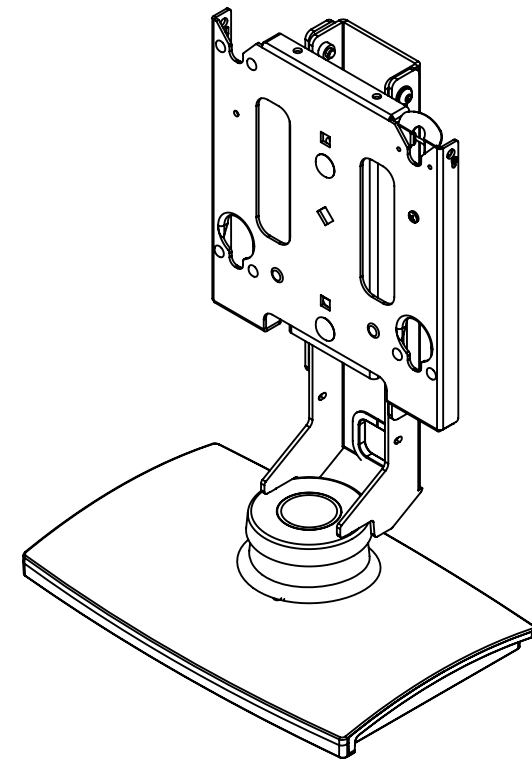

NOTE: CUSTOM INTERAFCE BRACKET NOT SHOWN. THE CUSTOM INTERFACE BRACKET NEEDED FOR YOUR DISPLAY WILL ADD BETWEEN 1/2" AND 2" IN DEPTH AND MAY AFFECT LOCATION OF DISPLAY ON THE MOUNT.

SEE MSB-XXXX DRAWING ALSO.

TOP MOUNTING BUTTON ON MSB-XXXX DRAWING GOES HERE

CHIEF MANUFACTURING INC.
MOUNT ORDER NUMBER IS MSS-6000
PHONE: 1-800-582-6480

SHEET SCALE = 1:6

THE INFORMATION AND DESIGNS CONTAINED IN THIS DRAWING ARE CONFIDENTIAL AND THE PROPRIETARY PROPERTY OF CHIEF MFG., INC. NEITHER THIS DESIGN NOR ANY INFORMATION CONTAINED IN THIS DRAWING MAY BE REPRODUCED OR DISCLOSED TO OTHERS WITHOUT THE EXPRESS WRITTEN CONSENT OF CHIEF MFG., INC.