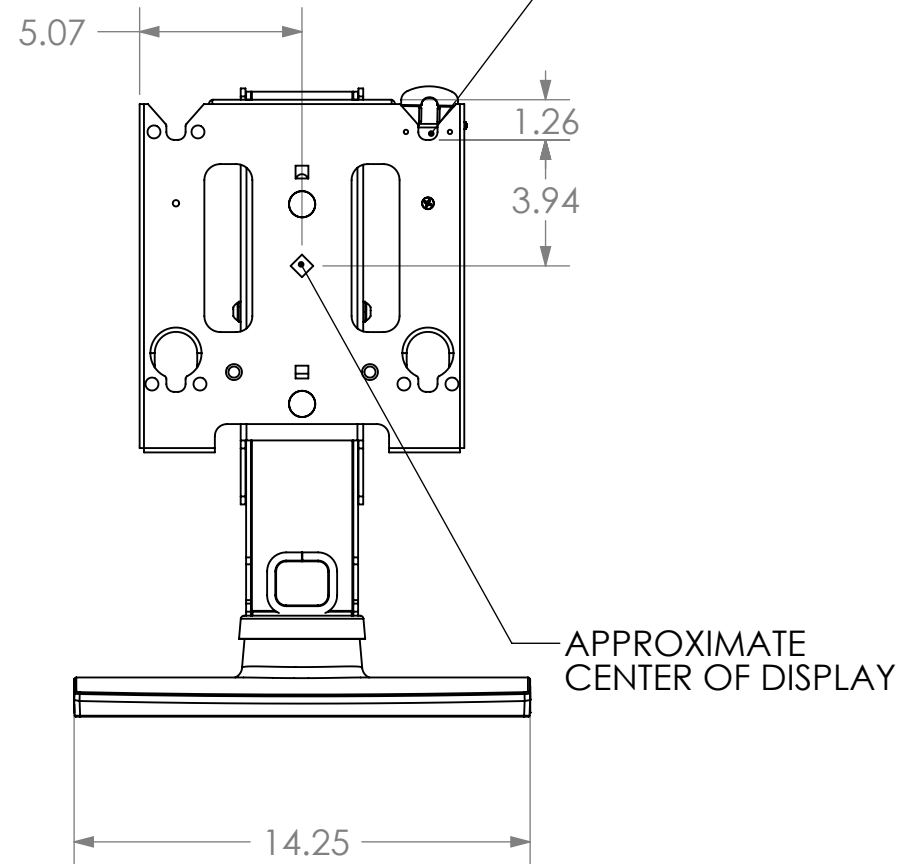

NOTE: CUSTOM INTERAFCE BRACKET NOT SHOWN. THE CUSTOM INTERFACE BRACKET NEEDED FOR YOUR DISPLAY WILL ADD BETWEEN 1/2" AND 2" IN DEPTH AND MAY AFFECT LOCATION OF DISPLAY ON THE MOUNT.

SEE MSB-XXXX DRAWING ALSO.

TOP MOUNTING BUTTON ON MSB-XXXX DRAWING GOES HERE

CHIEF MANUFACTURING INC.
MOUNT ORDER NUMBER IS MSS-6000
PHONE: 1-800-582-6480

SHEET SCALE = 1:6

THE INFORMATION AND DESIGNS CONTAINED IN THIS DRAWING ARE CONFIDENTIAL AND THE PROPRIETARY PROPERTY OF CHIEF MFG., INC. NEITHER THIS DESIGN NOR ANY INFORMATION CONTAINED IN THIS DRAWING MAY BE REPRODUCED OR DISCLOSED TO OTHERS WITHOUT THE EXPRESS WRITTEN CONSENT OF CHIEF MFG., INC.

CHIEF MANUFACTURING, INC.
8401 EAGLE CREEK PKWY STE. 700, SAVAGE, MN 55378
1.800.582.6480 * FAX 1.877.894.6918

TITLE
**CUSTOMER PRINT
MSS-6000**

SIZE DWG. NO.
B MSS-6000