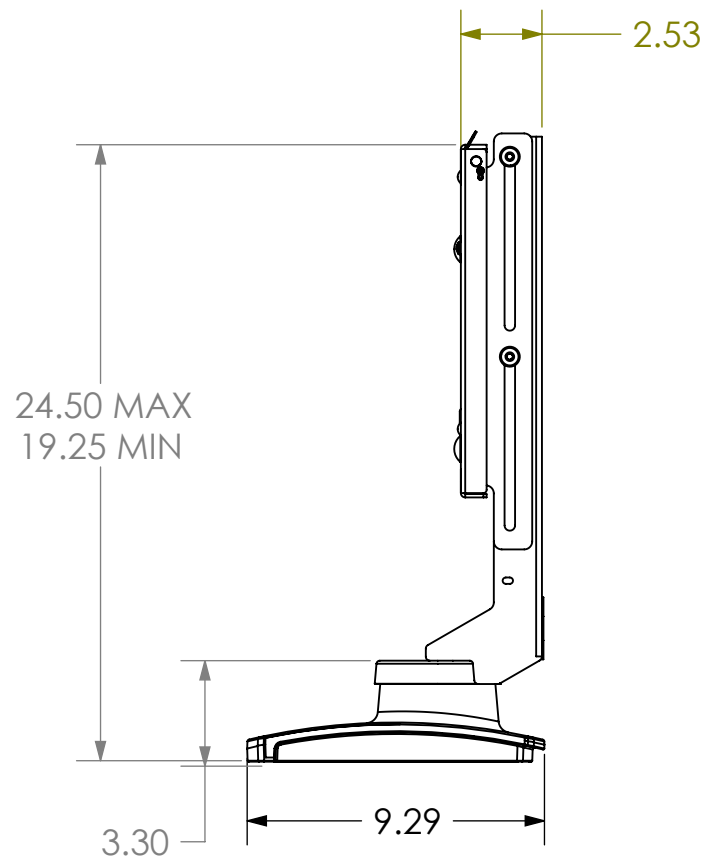

NOTE: CUSTOM INTERAFCE BRACKET NOT SHOWN. THE CUSTOM INTERFACE BRACKET NEEDED FOR YOUR DISPLAY WILL ADD BETWEEN 1/2" AND 2" IN DEPTH AND MAY AFFECT LOCATION OF DISPLAY ON THE MOUNT.

SEE MSB-XXXX DRAWING ALSO.

TOP MOUNTING BUTTON ON MSB-XXXX DRAWING GOES HERE

CHIEF MANUFACTURING INC.
MOUNT ORDER NUMBER IS MSS-6000
PHONE: 1-800-582-6480

SHEET SCALE = 1:6

THE INFORMATION AND DESIGNS CONTAINED IN THIS DRAWING ARE CONFIDENTIAL AND THE PROPRIETARY PROPERTY OF CHIEF MFG., INC. NEITHER THIS DESIGN NOR ANY INFORMATION CONTAINED IN THIS DRAWING MAY BE REPRODUCED OR DISCLOSED TO OTHERS WITHOUT THE EXPRESS WRITTEN CONSENT OF CHIEF MFG., INC.

CHIEF MANUFACTURING, INC.
8401 EAGLE CREEK PKWY STE. 700, SAVAGE, MN 55378
1.800.582.6480 * FAX 1.877.894.6918

TITLE
**CUSTOMER PRINT
MSS-6000**

SIZE DWG. NO.
B MSS-6000